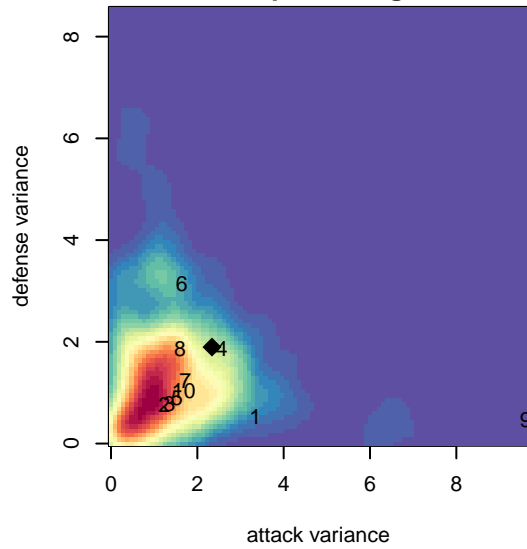

TFA Willamette G03

, OR
 G03 total strength=971
 attack=2.81 defense=1.17
 fall league = PTT G03 Div 2 Red
 spr league = Spr OYS G03 Div 2 Red

alt names used:
 TFA Willamette 03G
 TFA Willamette 03G
 TFA Willamette 03G

Venues played:
 2016 PTT G03 Division 2 Red
 2016 OYS Presidents Cup G03
 2016 Spr OYS G03 Division 2 Red

TFA Willamette G03
 Dots are actual minus expected GF (blue circles) and GA (red triangles).
 Blue line is smoothed change in attack strength. Red is smoothed change in defense strength.

**attack and defense variance (black dot)
relative to other teams
and top 10 in region**

**attack and defense rating
relative to others at age
and all opponents in last 13 months**

Performance relative to 13 month average