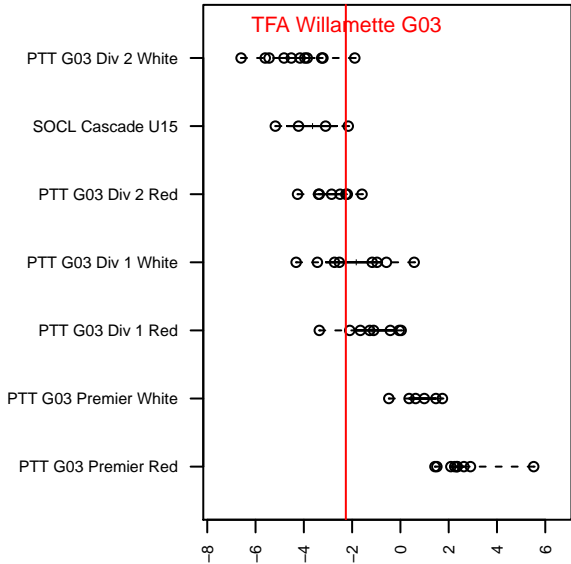

TFA Willamette G03

, OR
 G03 total strength=971
 attack=2.81 defense=1.17
 fall league = PTT G03 Div 2 Red
 spr league = Spr OYS G03 Div 2 Red

alt names used:
 TFA Willamette 03G
 TFA Willamette 03G
 TFA Willamette 03G

Venues played:
 2016 PTT G03 Division 2 Red
 2016 OYS Presidents Cup G03
 2016 Spr OYS G03 Division 2 Red

TFA Willamette G03
 Dots are actual minus expected GF (blue circles) and GA (red triangles).
 Blue line is smoothed change in attack strength. Red is smoothed change in defense strength.

**attack and defense variance (black dot)
relative to other teams
and top 10 in region**

**attack and defense rating
relative to others at age
and all opponents in last 13 months**

Performance relative to 13 month average